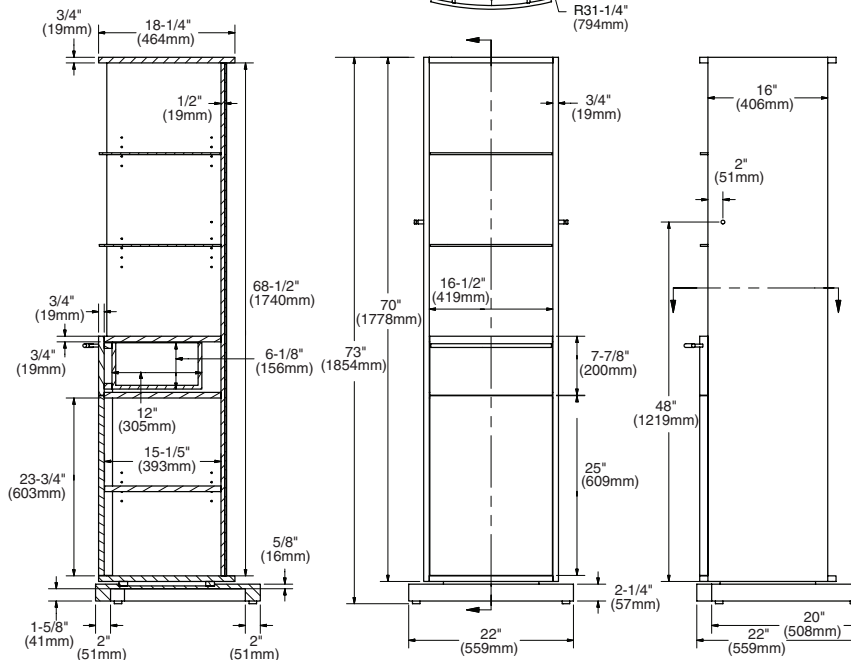

L'EXPRESSION PIVOT MIRROR/ STORAGE UNIT KIT# 89490-00.610

- Design-matched to complement the L'Expression suite of products
- 2 sided pivoting storage and mirror system – 360 degree rotation
- Full length dressing mirror
- Top storage area includes 2 adjustable glass shelves
- Single drawer with integrated chrome bar
- Bottom cabinet with one adjustable shelf.
- Door opens by push touch hinges.
- Available in Wenge (610) finish only

Nominal Overall Dimensions:

22" x 20" x 73"
(559 x 508 x 1854mm)

To Be Specified

- Color:
- Faucet:
- Faucet Finish:
- Supplies:
- 1-1/4" Trap:
- Nipple:

NOTES:

IMPORTANT: