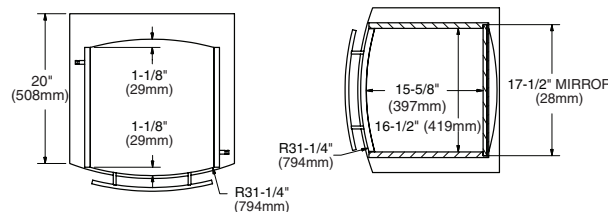

L'EXPRESSION PIVOT MIRROR/ STORAGE UNIT KIT# 89490-00.610

- Design-matched to complement the L'Expression suite of products
- 2 sided pivoting storage and mirror system – 360 degree rotation
- Full length dressing mirror
- Top storage area includes 2 adjustable glass shelves
- Single drawer with integrated chrome bar
- Bottom cabinet with one adjustable shelf.
- Door opens by push touch hinges.
- Available in Wenge (610) finish only

Nominal Overall Dimensions:

22" x 20" x 73"
(559 x 508 x 1854mm)

To Be Specified

- Color:
- Faucet:
- Faucet Finish:
- Supplies:
- 1-1/4" Trap:
- Nipple:

NOTES:

IMPORTANT: